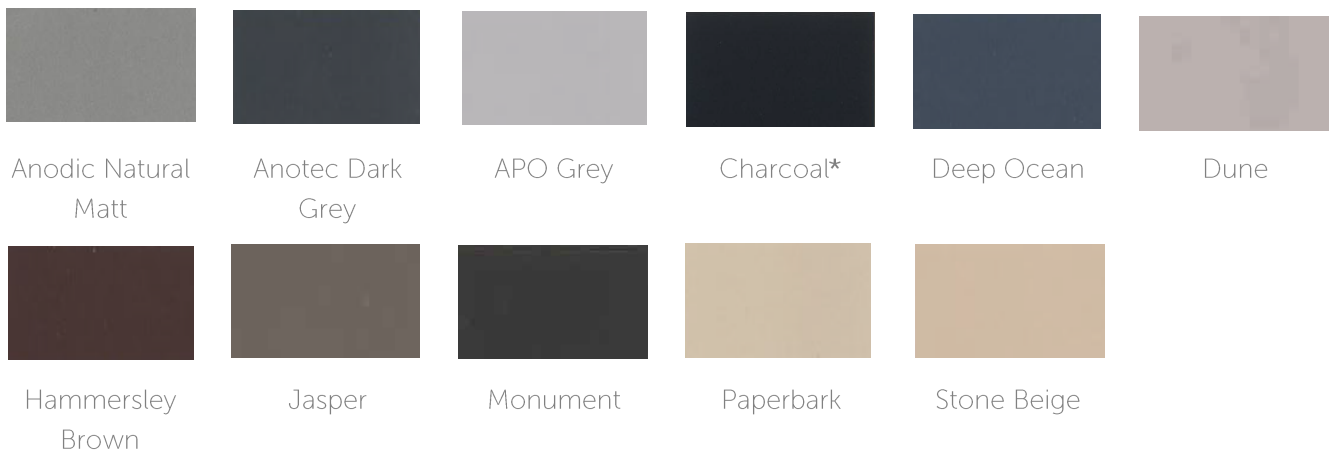

CommandeX Colour Charts

Standard Colours:

Non Standard Colours:

Ano/Exotics Colours:

*Not stocked in 9mm – must be powdercoated

**Door Only

† Refer to Wood Effect Pricing